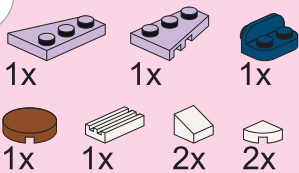

28

29

- 1x [Pink 1x5 Technic Beam]
- 2x [Pink 2x2 Technic Brick]
- 1x [Pink Technic Pin]
- 1x [Brown Technic Round Plate]
- 3x [Pink Technic Pin]
- 1x [Yellow Technic Pin]

30

1x  1x  1x 

1x  1x  1x 

1x  1x  1x 

 **1:1**

1  

2  

3  

31

32

- 1x 
- 2x6 
- 1x 
- 1x 
- 1x 
- 1x 

33

34

- 1x 1x6
- 1x 1x4
- 1x 4
- 1x
- 1x
- 1x
- 1x

35

36

- 1x [10-hole pink plate]
- 1x [1x3 black brick]
- 1x [white arch]
- 1x [white 1x2 brick]
- 1x [white 1x2 brick with holes]
- 1x [black 1x2 brick with holes]
- 1x [yellow circle]
- 1x [blue circle]
- 1x [purple circle]
- 1x [purple circle with hole]
- 1x [red 1x2 brick]
- 2x [red 1x2 brick]