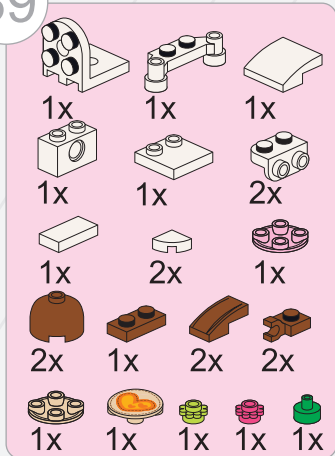

34

- 1x 1x6
- 1x 1x4
- 1x 4
- 1x
- 1x
- 1x
- 1x

35

36

- 1x [10-hole pink plate]
- 1x [1x3 black brick]
- 1x [white arch]
- 1x [white 1x2 brick]
- 1x [white 1x2 brick with holes]
- 1x [black 1x2 brick with holes]
- 1x [yellow circle]
- 1x [blue circle]
- 1x [purple circle]
- 1x [purple circle with hole]
- 1x [red 1x2 brick]
- 2x [red 1x2 brick]

- 1 [Purple circle with hole]
- 2 [White 1x2 brick with holes]
- 3 [White arch]
- 4 [White arch]

37

38

39

41

42

41

43

1x

1x

City Corner

*You're never too old for a teddy bear.
Personne n'est trop vieux
pour un ours en peluche.*

↑
Bookstore
La librairie

↑
Bubble Tea House
La maison de thé

↑
Bear House
La fabrique à peluches