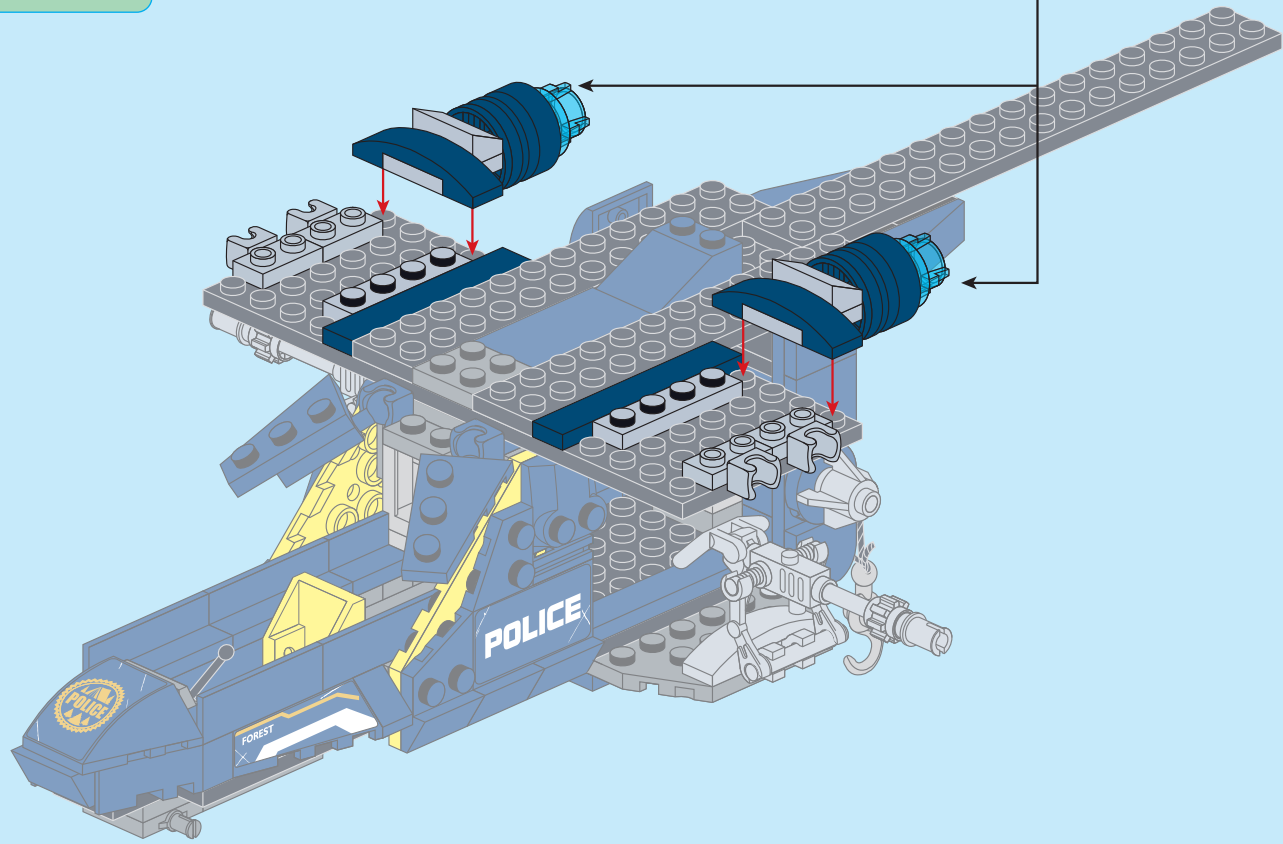

### AIR FORCE OSPREY/ FORCE AÉRIENNE OSPREY

402 pcs

6+

B22

B23

- 2x [Blue Motor]
- 2x [Blue Curved Piece]
- 2x [Blue 1x6 Technic Beam]
- 2x [Grey 1x2 Technic Brick with Pin]
- 2x [Grey 1x4 Technic Beam]
- 4x [Grey 1x2 Technic Brick]
- 2x [Grey 1x2 Technic Brick]
- 2x [Blue Motor]
- 2x [Black Pin]
- 2x [Black Pin]