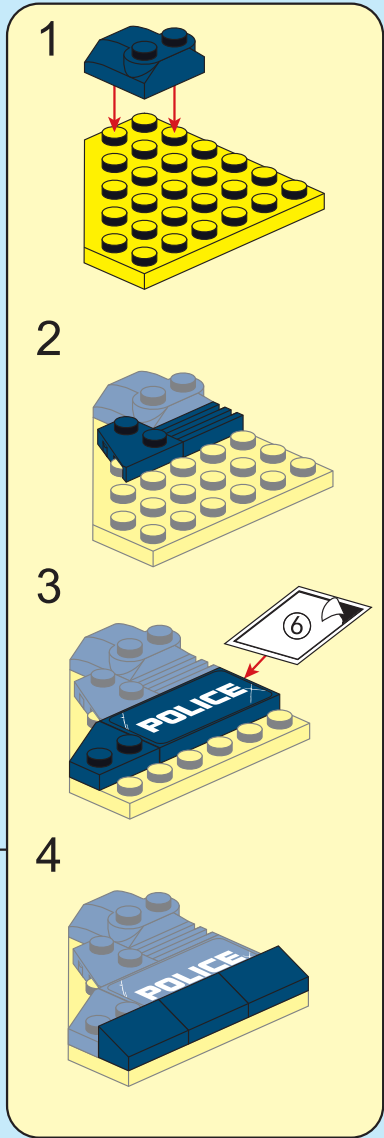

### AIR FORCE OSPREY/ FORCE AÉRIENNE OSPREY

402 pcs

6+

B22

B23

- 2x [Blue Motor]
- 2x [Blue Curved Piece]
- 2x [Blue 1x6 Technic Beam]
- 2x [Grey 1x2 Technic Brick with Pin]
- 2x [Grey 1x4 Technic Beam]
- 4x [Grey 1x2 Technic Brick]
- 2x [Grey 1x2 Technic Brick]
- 2x [Blue Motor]
- 2x [Black Pin]
- 2x [Black Pin]

B20

B25

B18

B14

B15

B29

+

B11

1x 2x 1x 1x

B12

B31

B7

B8

B33

B31

B32