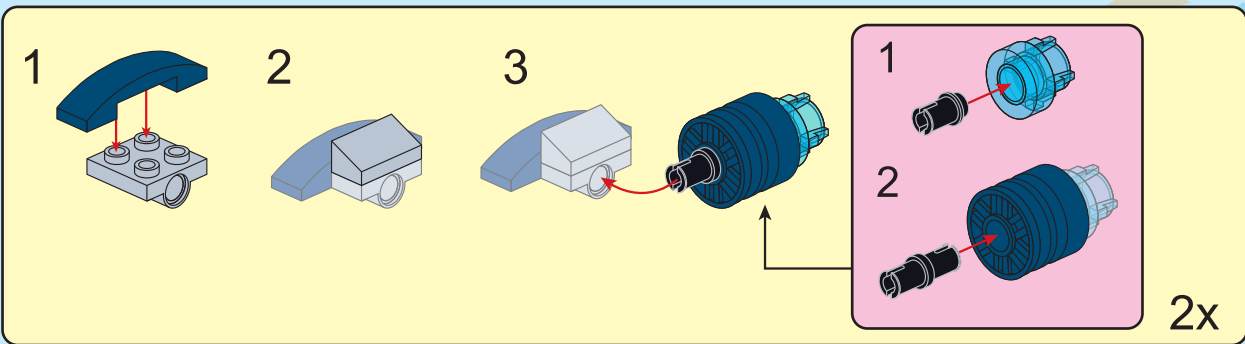

### AIR FORCE OSPREY/ FORCE AÉRIENNE OSPREY

402 pcs

6+

B22

B23

- 2x [Blue Motor]
- 2x [Blue Curved Piece]
- 2x [Blue 1x6 Technic Beam]
- 2x [Grey 1x2 Technic Brick with Pin]
- 2x [Grey 1x4 Technic Beam]
- 4x [Grey 1x2 Technic Brick]
- 2x [Grey 1x2 Technic Brick]
- 2x [Blue Motor]
- 2x [Black Pin]
- 2x [Black Pin]