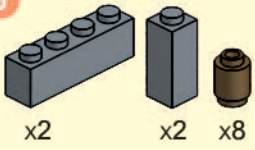

1

2

3

4

5

6

7

18

19

20

24

2 X 10

x1      x2      x4

This block contains the parts list for step 24. It includes one blue 2x10 Technic brick, two white 1x2 Technic Technaxel pins, and four blue 1x2 Technic Technaxel pins.

25

x1      x1      x2

This block contains the parts list for step 25. It includes one white 1x4 Technic Technaxel pin, one white 1x4 Technic Technaxel pin with a blue 'POLICE' logo, and two white 1x2 Technic Technaxel pins.