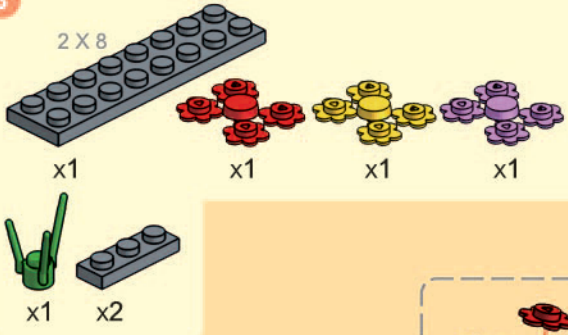

1

2

3

4

5

6

7

18

19

20

24

2 X 10

x1      x2      x4

This block contains the parts list for step 24. It includes one blue 2x10 Technic brick, two white 1x2 Technic Technaxel pins, and four blue 1x2 Technic Technaxel pins.

25

x1      x1      x2

This block contains the parts list for step 25. It includes one white 1x4 Technic Technaxel pin, one white 1x4 Technic Technaxel pin with a blue 'POLICE' logo, and two white 1x2 Technic Technaxel pins.