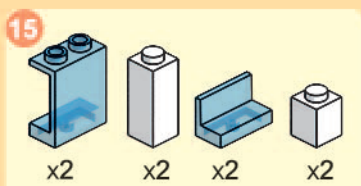

19

20

24

2 X 10

x1      x2      x4

This block contains the parts list for step 24. It includes one blue 2x10 Technic brick, two white 1x2 Technic Technaxel pins, and four blue 1x2 Technic Technaxel pins.

25

x1      x1      x2

This block contains the parts list for step 25. It includes one white 1x4 Technic Technaxel pin, one white 1x4 Technic Technaxel pin with a blue 'POLICE' logo, and two white 1x2 Technic Technaxel pins.