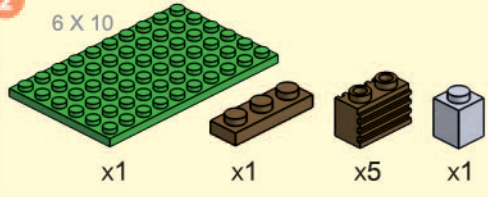

1

2

3

4

5

6

7

18

19

20

24

2 X 10

x1      x2      x4

This block contains the parts list for step 24. It includes one blue 2x10 Technic brick, two white 1x2 Technic Technaxel pins, and four blue 1x2 Technic Technaxel pins.

25

x1      x1      x2

This block contains the parts list for step 25. It includes one white 1x4 Technic Technaxel pin, one white 1x4 Technic Technaxel pin with a blue 'POLICE' logo, and two white 1x2 Technic Technaxel pins.