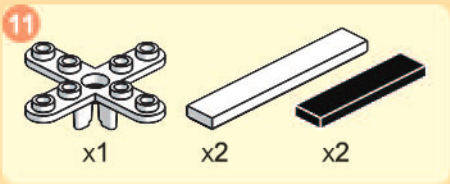

19

20

24

2 X 10

x1      x2      x4

This block contains the parts list for step 24. It includes one blue 2x10 Technic brick, two white 1x2 Technic Technaxel pins, and four blue 1x2 Technic Technaxel pins.

25

x1      x1      x2

This block contains the parts list for step 25. It includes one white 1x4 Technic Technaxel pin, one white 1x4 Technic Technaxel pin with a blue 'POLICE' logo, and two white 1x2 Technic Technaxel pins.

19

x4

x4

x1

x1

x2

x2