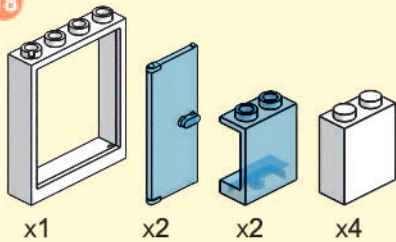

1

2

3

4

5

6

7

18

19

20

24

2 X 10

x1      x2      x4

This block contains the parts list for step 24. It includes one blue 2x10 Technic brick, two white 1x2 Technic Technaxel pins, and four blue 1x2 Technic Technaxel pins.

25

x1      x1      x2

This block contains the parts list for step 25. It includes one white 1x4 Technic Technaxel pin, one white 1x4 Technic Technaxel pin with a blue 'POLICE' logo, and two white 1x2 Technic Technaxel pins.