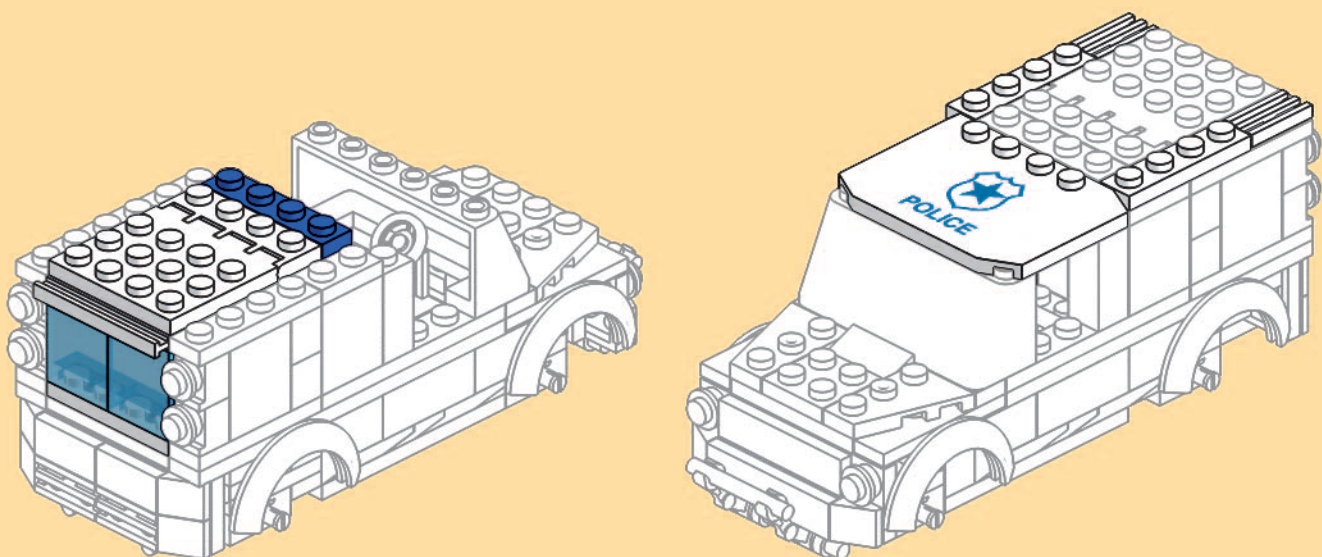

x1      x1      x2

This block contains the parts list for step 25. It includes one white 1x4 Technic Technaxel pin, one white 1x4 Technic Technaxel pin with a blue 'POLICE' logo, and two white 1x2 Technic Technaxel pins.