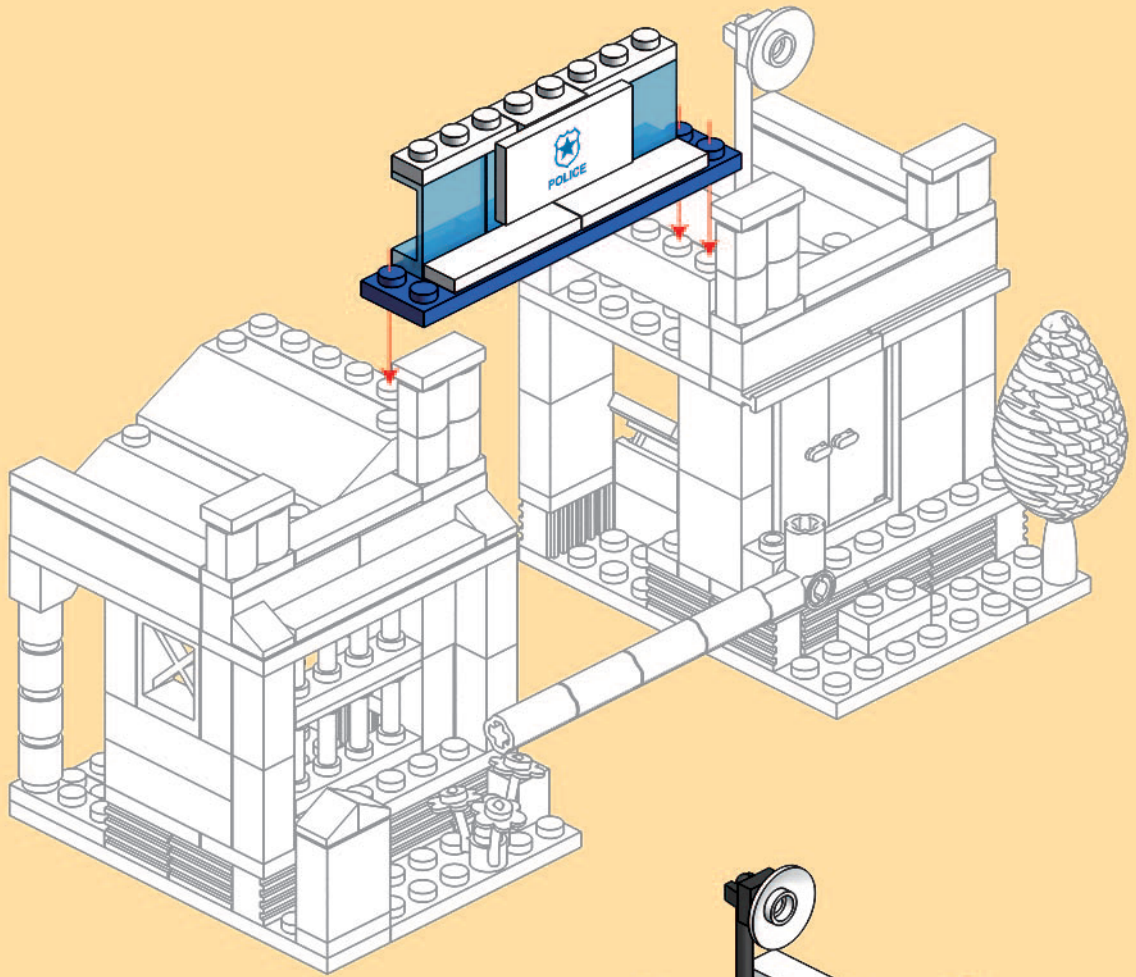

19

20

24

2 X 10

x1      x2      x4

This block contains the parts list for step 24. It includes one blue 2x10 Technic brick, two white 1x2 Technic Technaxel pins, and four blue 1x2 Technic Technaxel pins.

25

x1      x1      x2

This block contains the parts list for step 25. It includes one white 1x4 Technic Technaxel pin, one white 1x4 Technic Technaxel pin with a blue 'POLICE' logo, and two white 1x2 Technic Technaxel pins.