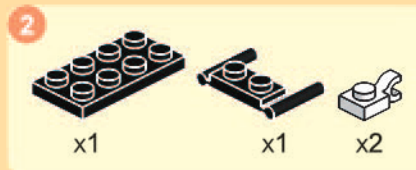

x1      x1      x2

This block contains the parts list for step 25. It includes one white 1x4 Technic Technaxel pin, one white 1x4 Technic Technaxel pin with a blue 'POLICE' logo, and two white 1x2 Technic Technaxel pins.

19

x4

x4

x1

x1

x2

x2