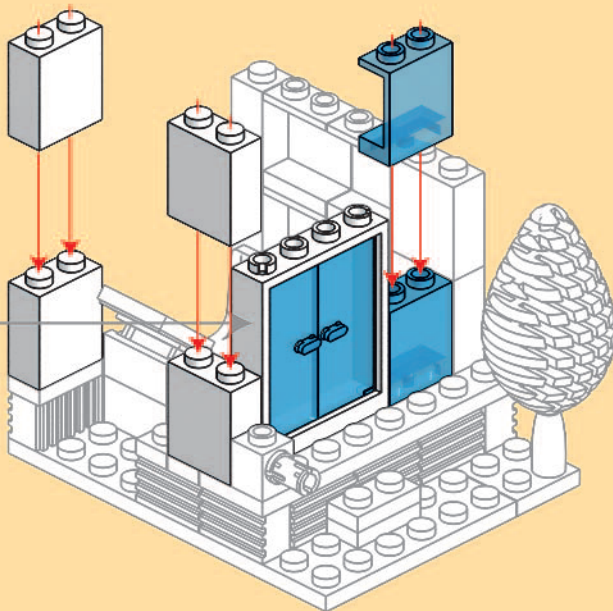

19

20

24

2 X 10

x1      x2      x4

This block contains the parts list for step 24. It includes one blue 2x10 Technic brick, two white 1x2 Technic Technaxel pins, and four blue 1x2 Technic Technaxel pins.

25

x1      x1      x2

This block contains the parts list for step 25. It includes one white 1x4 Technic Technaxel pin, one white 1x4 Technic Technaxel pin with a blue 'POLICE' logo, and two white 1x2 Technic Technaxel pins.