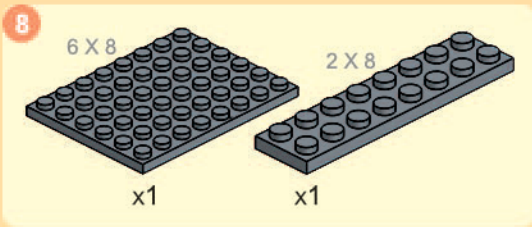

1

2

3

4

5

6

7

18

19

20

24

2 X 10

x1      x2      x4

This block contains the parts list for step 24. It includes one blue 2x10 Technic brick, two white 1x2 Technic Technaxel pins, and four blue 1x2 Technic Technaxel pins.

25

x1      x1      x2

This block contains the parts list for step 25. It includes one white 1x4 Technic Technaxel pin, one white 1x4 Technic Technaxel pin with a blue 'POLICE' logo, and two white 1x2 Technic Technaxel pins.