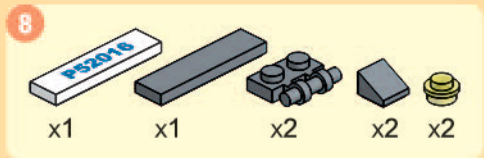

19

20

24

2 X 10

x1      x2      x4

This block contains the parts list for step 24. It includes one blue 2x10 Technic brick, two white 1x2 Technic Technaxel pins, and four blue 1x2 Technic Technaxel pins.

25

x1      x1      x2

This block contains the parts list for step 25. It includes one white 1x4 Technic Technaxel pin, one white 1x4 Technic Technaxel pin with a blue 'POLICE' logo, and two white 1x2 Technic Technaxel pins.