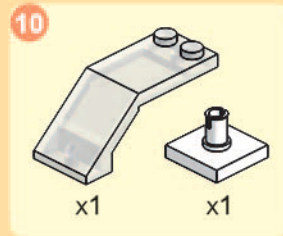

19

20

24

2 X 10

x1      x2      x4

This block contains the parts list for step 24. It includes one blue 2x10 Technic brick, two white 1x2 Technic Technaxel pins, and four blue 1x2 Technic Technaxel pins.

25

x1      x1      x2

This block contains the parts list for step 25. It includes one white 1x4 Technic Technaxel pin, one white 1x4 Technic Technaxel pin with a blue 'POLICE' logo, and two white 1x2 Technic Technaxel pins.