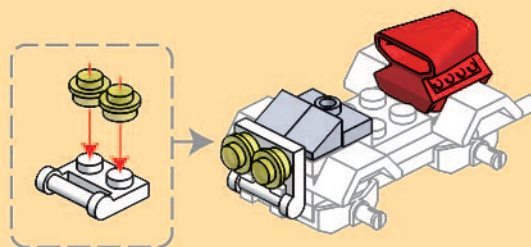

x1      x1      x2

This block contains the parts list for step 25. It includes one white 1x4 Technic Technaxel pin, one white 1x4 Technic Technaxel pin with a blue 'POLICE' logo, and two white 1x2 Technic Technaxel pins.

# DRAGON BLOK

ALSO AVAILABLE / AUSSI DISPONIBLES :

6+

Prisoner Transporter  
Transporteur de prisonniers

Police Helicopter  
Hélicoptère de police

Stop!  
Arrêtez !

Mobile Command Station  
Station de commande mobile