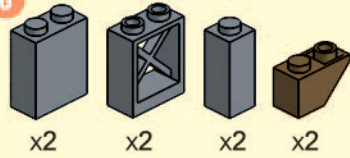

1

2

3

4

5

6

7

18

19

20

24

2 X 10

x1      x2      x4

This block contains the parts list for step 24. It includes one blue 2x10 Technic brick, two white 1x2 Technic Technaxel pins, and four blue 1x2 Technic Technaxel pins.

25

x1      x1      x2

This block contains the parts list for step 25. It includes one white 1x4 Technic Technaxel pin, one white 1x4 Technic Technaxel pin with a blue 'POLICE' logo, and two white 1x2 Technic Technaxel pins.