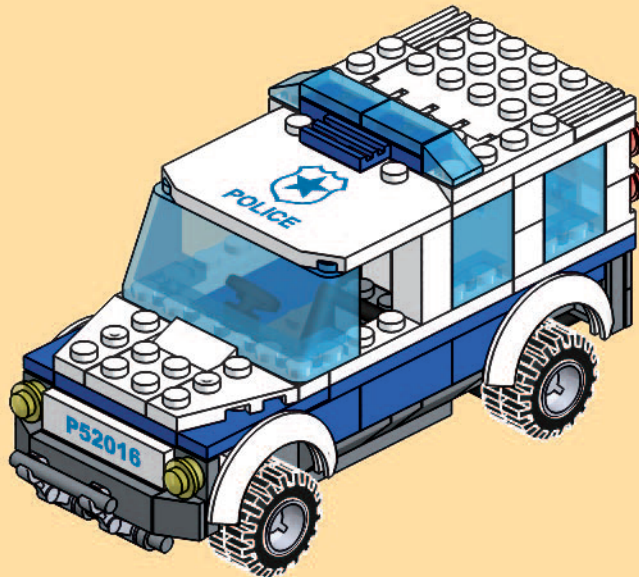

x1      x1      x2

This block contains the parts list for step 25. It includes one white 1x4 Technic Technaxel pin, one white 1x4 Technic Technaxel pin with a blue 'POLICE' logo, and two white 1x2 Technic Technaxel pins.

# DRAGON BLOK

ALSO AVAILABLE / AUSSI DISPONIBLES :

6+

Prisoner Transporter  
Transporteur de prisonniers

Police Helicopter  
Hélicoptère de police

Stop!  
Arrêtez !

Mobile Command Station  
Station de commande mobile