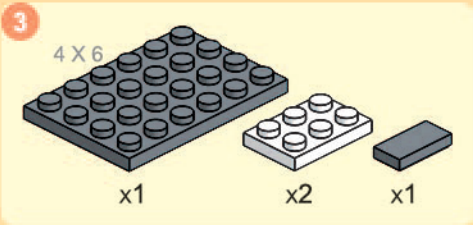

19

20

24

2 X 10

x1      x2      x4

This block contains the parts list for step 24. It includes one blue 2x10 Technic brick, two white 1x2 Technic Technaxel pins, and four blue 1x2 Technic Technaxel pins.

25

x1      x1      x2

This block contains the parts list for step 25. It includes one white 1x4 Technic Technaxel pin, one white 1x4 Technic Technaxel pin with a blue 'POLICE' logo, and two white 1x2 Technic Technaxel pins.