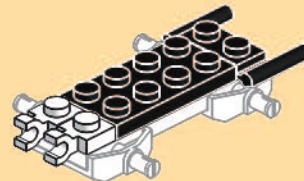

x1      x1      x2

This block contains the parts list for step 25. It includes one white 1x4 Technic Technaxel pin, one white 1x4 Technic Technaxel pin with a blue 'POLICE' logo, and two white 1x2 Technic Technaxel pins.

19

x4

x4

x1

x1

x2

x2

# DRAGON BLOK

ALSO AVAILABLE / AUSSI DISPONIBLES :

6+

Prisoner Transporter  
Transporteur de prisonniers

Police Helicopter  
Hélicoptère de police

Stop!  
Arrêtez !

Mobile Command Station  
Station de commande mobile