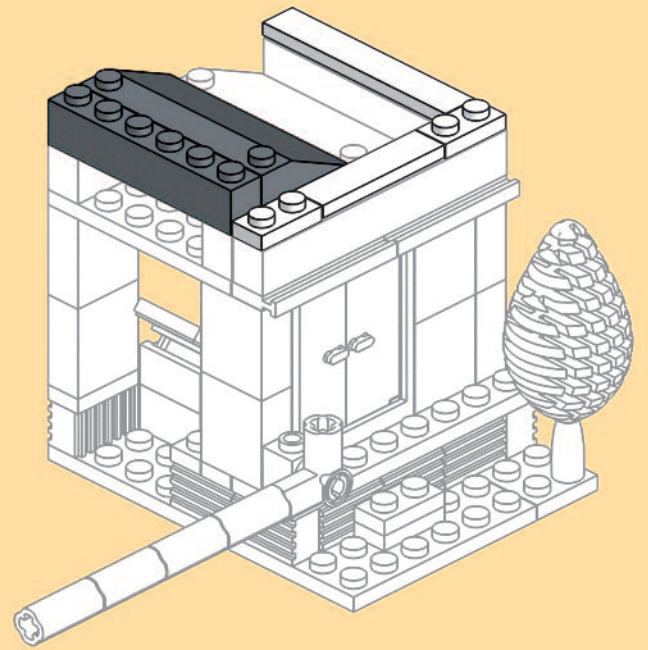

1

2

3

4

5

6

7

18

19

20

24

2 X 10

x1      x2      x4

This block contains the parts list for step 24. It includes one blue 2x10 Technic brick, two white 1x2 Technic Technaxel pins, and four blue 1x2 Technic Technaxel pins.

25

x1      x1      x2

This block contains the parts list for step 25. It includes one white 1x4 Technic Technaxel pin, one white 1x4 Technic Technaxel pin with a blue 'POLICE' logo, and two white 1x2 Technic Technaxel pins.