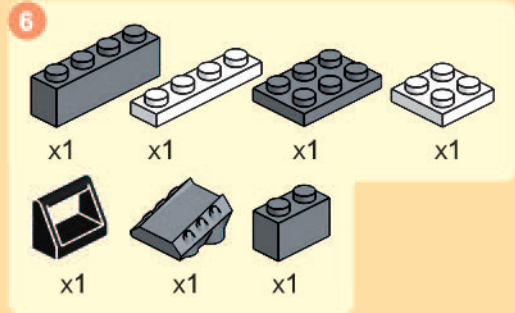

19

20

24

2 X 10

x1      x2      x4

This block contains the parts list for step 24. It includes one blue 2x10 Technic brick, two white 1x2 Technic Technaxel pins, and four blue 1x2 Technic Technaxel pins.

25

x1      x1      x2

This block contains the parts list for step 25. It includes one white 1x4 Technic Technaxel pin, one white 1x4 Technic Technaxel pin with a blue 'POLICE' logo, and two white 1x2 Technic Technaxel pins.