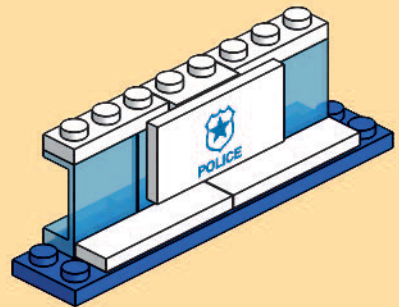

19

20

24

2 X 10

x1      x2      x4

This block contains the parts list for step 24. It includes one blue 2x10 Technic brick, two white 1x2 Technic Technaxel pins, and four blue 1x2 Technic Technaxel pins.

25

x1      x1      x2

This block contains the parts list for step 25. It includes one white 1x4 Technic Technaxel pin, one white 1x4 Technic Technaxel pin with a blue 'POLICE' logo, and two white 1x2 Technic Technaxel pins.