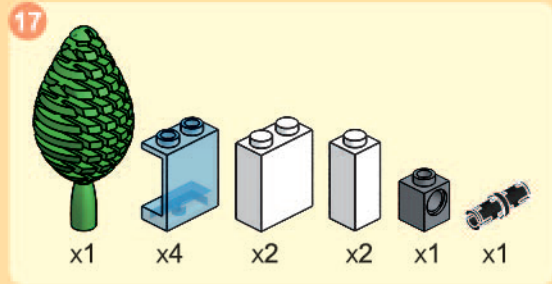

1

2

3

4

5

6

7

18

19

20

24

2 X 10

x1      x2      x4

This block contains the parts list for step 24. It includes one blue 2x10 Technic brick, two white 1x2 Technic Technaxel pins, and four blue 1x2 Technic Technaxel pins.

25

x1      x1      x2

This block contains the parts list for step 25. It includes one white 1x4 Technic Technaxel pin, one white 1x4 Technic Technaxel pin with a blue 'POLICE' logo, and two white 1x2 Technic Technaxel pins.