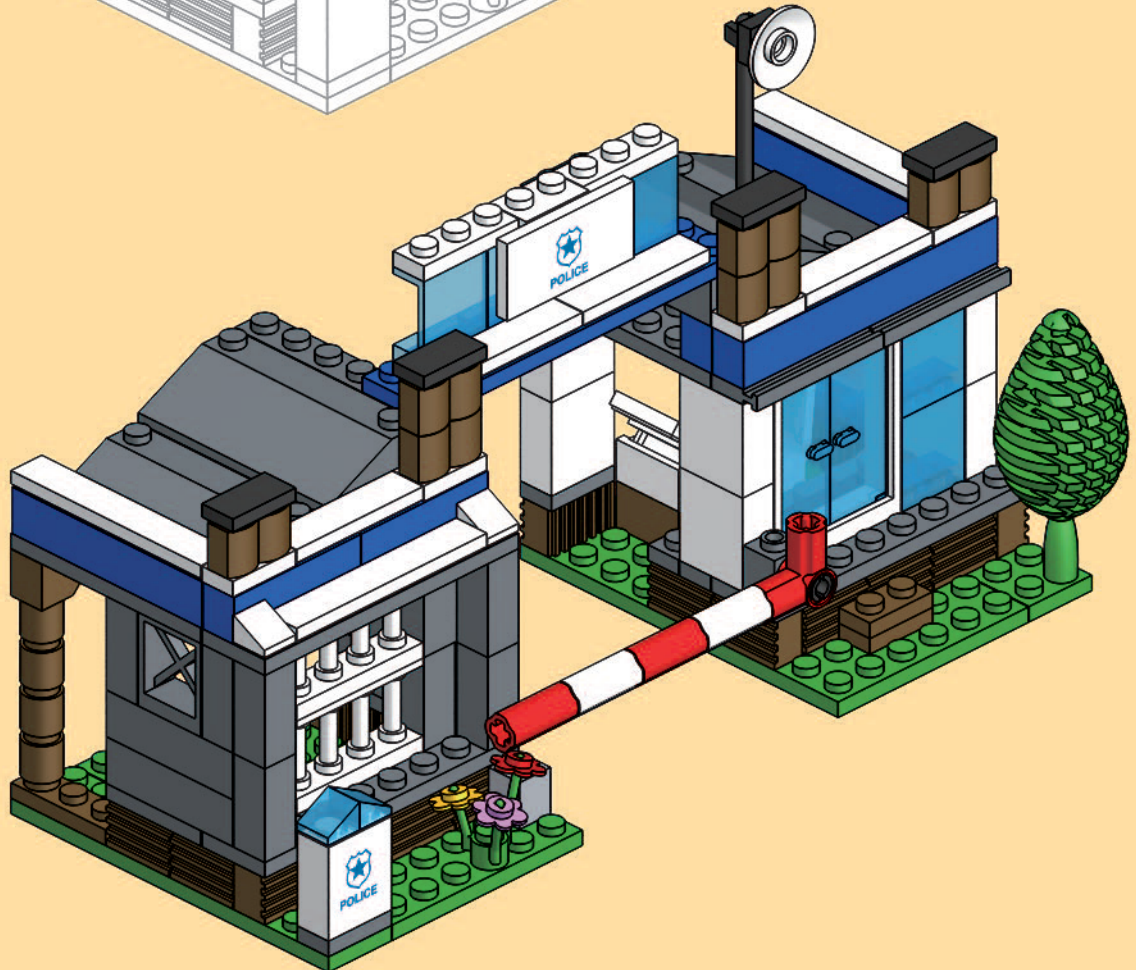

19

20

24

2 X 10

x1      x2      x4

This block contains the parts list for step 24. It includes one blue 2x10 Technic brick, two white 1x2 Technic Technaxel pins, and four blue 1x2 Technic Technaxel pins.

25

x1      x1      x2

This block contains the parts list for step 25. It includes one white 1x4 Technic Technaxel pin, one white 1x4 Technic Technaxel pin with a blue 'POLICE' logo, and two white 1x2 Technic Technaxel pins.