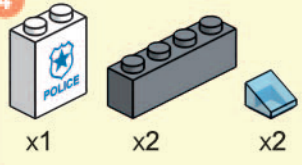

1

2

3

4

5

6

7

18

19

20

24

2 X 10

x1      x2      x4

This block contains the parts list for step 24. It includes one blue 2x10 Technic brick, two white 1x2 Technic Technaxel pins, and four blue 1x2 Technic Technaxel pins.

25

x1      x1      x2

This block contains the parts list for step 25. It includes one white 1x4 Technic Technaxel pin, one white 1x4 Technic Technaxel pin with a blue 'POLICE' logo, and two white 1x2 Technic Technaxel pins.