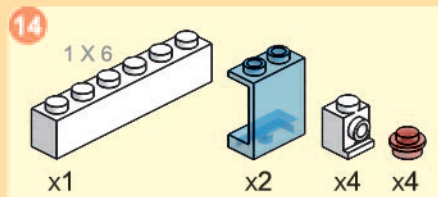

19

20

24

2 X 10

x1      x2      x4

This block contains the parts list for step 24. It includes one blue 2x10 Technic brick, two white 1x2 Technic Technaxel pins, and four blue 1x2 Technic Technaxel pins.

25

x1      x1      x2

This block contains the parts list for step 25. It includes one white 1x4 Technic Technaxel pin, one white 1x4 Technic Technaxel pin with a blue 'POLICE' logo, and two white 1x2 Technic Technaxel pins.