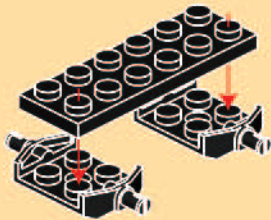

19

20

24

2 X 10

x1      x2      x4

This block contains the parts list for step 24. It includes one blue 2x10 Technic brick, two white 1x2 Technic Technaxel pins, and four blue 1x2 Technic Technaxel pins.

25

x1      x1      x2

This block contains the parts list for step 25. It includes one white 1x4 Technic Technaxel pin, one white 1x4 Technic Technaxel pin with a blue 'POLICE' logo, and two white 1x2 Technic Technaxel pins.

19

x4

x4

x1

x1

x2

x2

# DRAGON BLOK

ALSO AVAILABLE / AUSSI DISPONIBLES :

6+

Prisoner Transporter  
Transporteur de prisonniers

Police Helicopter  
Hélicoptère de police

Stop!  
Arrêtez !

Mobile Command Station  
Station de commande mobile