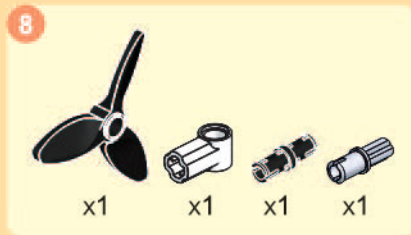

19

20

24

2 X 10

x1      x2      x4

This block contains the parts list for step 24. It includes one blue 2x10 Technic brick, two white 1x2 Technic Technaxel pins, and four blue 1x2 Technic Technaxel pins.

25

x1      x1      x2

This block contains the parts list for step 25. It includes one white 1x4 Technic Technaxel pin, one white 1x4 Technic Technaxel pin with a blue 'POLICE' logo, and two white 1x2 Technic Technaxel pins.