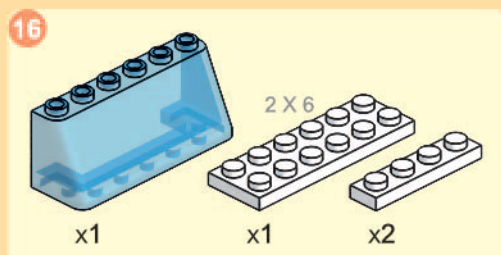

19

20

24

2 X 10

x1      x2      x4

This block contains the parts list for step 24. It includes one blue 2x10 Technic brick, two white 1x2 Technic Technaxel pins, and four blue 1x2 Technic Technaxel pins.

25

x1      x1      x2

This block contains the parts list for step 25. It includes one white 1x4 Technic Technaxel pin, one white 1x4 Technic Technaxel pin with a blue 'POLICE' logo, and two white 1x2 Technic Technaxel pins.