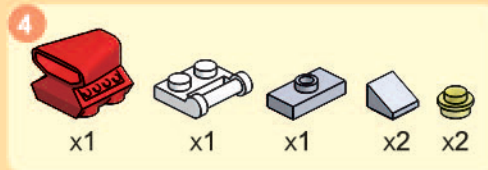

x1      x1      x2

This block contains the parts list for step 25. It includes one white 1x4 Technic Technaxel pin, one white 1x4 Technic Technaxel pin with a blue 'POLICE' logo, and two white 1x2 Technic Technaxel pins.

19

x4

x4

x1

x1

x2

x2