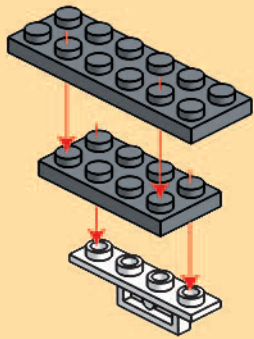

19

20

24

2 X 10

x1      x2      x4

This block contains the parts list for step 24. It includes one blue 2x10 Technic brick, two white 1x2 Technic Technaxel pins, and four blue 1x2 Technic Technaxel pins.

25

x1      x1      x2

This block contains the parts list for step 25. It includes one white 1x4 Technic Technaxel pin, one white 1x4 Technic Technaxel pin with a blue 'POLICE' logo, and two white 1x2 Technic Technaxel pins.

# DRAGON BLOK

ALSO AVAILABLE / AUSSI DISPONIBLES :

6+

Prisoner Transporter  
Transporteur de prisonniers

Police Helicopter  
Hélicoptère de police

Stop!  
Arrêtez !

Mobile Command Station  
Station de commande mobile