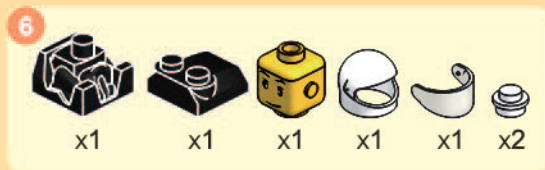

19

20

24

2 X 10

x1      x2      x4

This block contains the parts list for step 24. It includes one blue 2x10 Technic brick, two white 1x2 Technic Technaxel pins, and four blue 1x2 Technic Technaxel pins.

25

x1      x1      x2

This block contains the parts list for step 25. It includes one white 1x4 Technic Technaxel pin, one white 1x4 Technic Technaxel pin with a blue 'POLICE' logo, and two white 1x2 Technic Technaxel pins.

19

x4

x4

x1

x1

x2

x2