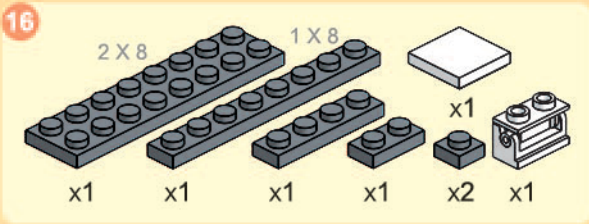

1

2

3

4

5

6

7

18

19

20

24

2 X 10

x1      x2      x4

This block contains the parts list for step 24. It includes one blue 2x10 Technic brick, two white 1x2 Technic Technaxel pins, and four blue 1x2 Technic Technaxel pins.

25

x1      x1      x2

This block contains the parts list for step 25. It includes one white 1x4 Technic Technaxel pin, one white 1x4 Technic Technaxel pin with a blue 'POLICE' logo, and two white 1x2 Technic Technaxel pins.