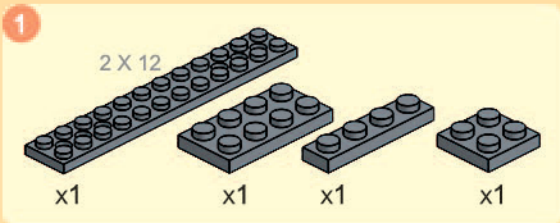

19

20

24

2 X 10

x1      x2      x4

This block contains the parts list for step 24. It includes one blue 2x10 Technic brick, two white 1x2 Technic Technaxel pins, and four blue 1x2 Technic Technaxel pins.

25

x1      x1      x2

This block contains the parts list for step 25. It includes one white 1x4 Technic Technaxel pin, one white 1x4 Technic Technaxel pin with a blue 'POLICE' logo, and two white 1x2 Technic Technaxel pins.