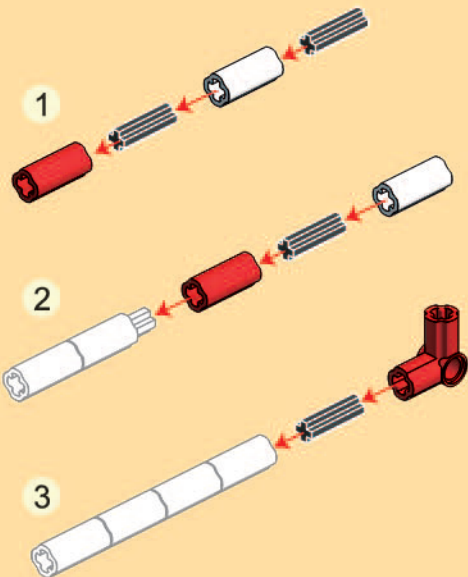

19

20

24

2 X 10

x1      x2      x4

This block contains the parts list for step 24. It includes one blue 2x10 Technic brick, two white 1x2 Technic Technaxel pins, and four blue 1x2 Technic Technaxel pins.

25

x1      x1      x2

This block contains the parts list for step 25. It includes one white 1x4 Technic Technaxel pin, one white 1x4 Technic Technaxel pin with a blue 'POLICE' logo, and two white 1x2 Technic Technaxel pins.