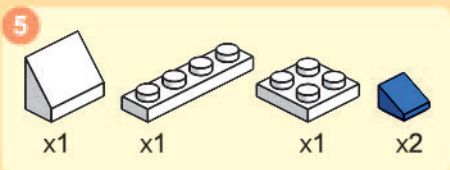

19

20

24

2 X 10

x1      x2      x4

This block contains the parts list for step 24. It includes one blue 2x10 Technic brick, two white 1x2 Technic Technaxel pins, and four blue 1x2 Technic Technaxel pins.

25

x1      x1      x2

This block contains the parts list for step 25. It includes one white 1x4 Technic Technaxel pin, one white 1x4 Technic Technaxel pin with a blue 'POLICE' logo, and two white 1x2 Technic Technaxel pins.