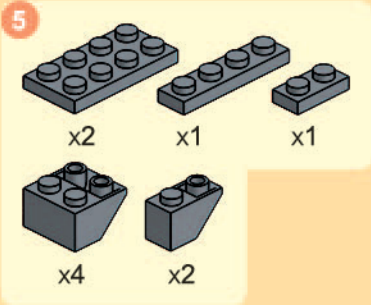

19

20

24

2 X 10

x1      x2      x4

This block contains the parts list for step 24. It includes one blue 2x10 Technic brick, two white 1x2 Technic Technaxel pins, and four blue 1x2 Technic Technaxel pins.

25

x1      x1      x2

This block contains the parts list for step 25. It includes one white 1x4 Technic Technaxel pin, one white 1x4 Technic Technaxel pin with a blue 'POLICE' logo, and two white 1x2 Technic Technaxel pins.