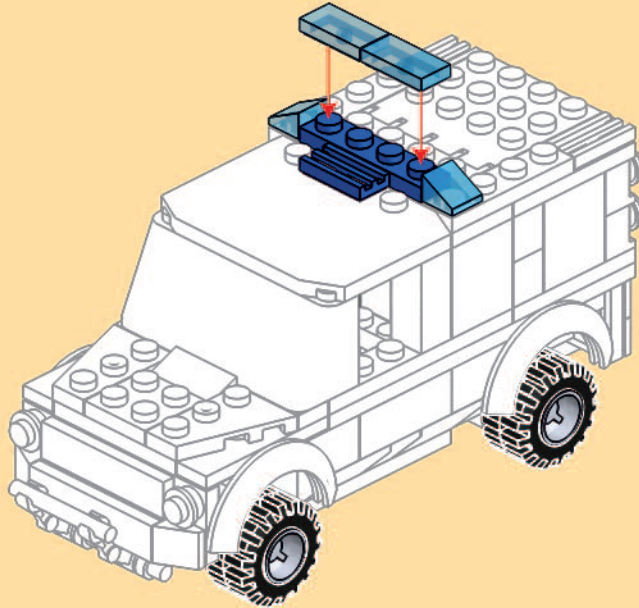

x1      x1      x2

This block contains the parts list for step 25. It includes one white 1x4 Technic Technaxel pin, one white 1x4 Technic Technaxel pin with a blue 'POLICE' logo, and two white 1x2 Technic Technaxel pins.

# DRAGON BLOK

ALSO AVAILABLE / AUSSI DISPONIBLES :

6+

Prisoner Transporter  
Transporteur de prisonniers

Police Helicopter  
Hélicoptère de police

Stop!  
Arrêtez !

Mobile Command Station  
Station de commande mobile