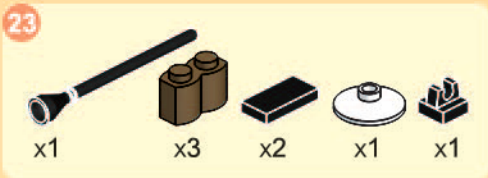

1

2

3

4

5

6

7

18

19

20

24

2 X 10

x1      x2      x4

This block contains the parts list for step 24. It includes one blue 2x10 Technic brick, two white 1x2 Technic Technaxel pins, and four blue 1x2 Technic Technaxel pins.

25

x1      x1      x2

This block contains the parts list for step 25. It includes one white 1x4 Technic Technaxel pin, one white 1x4 Technic Technaxel pin with a blue 'POLICE' logo, and two white 1x2 Technic Technaxel pins.