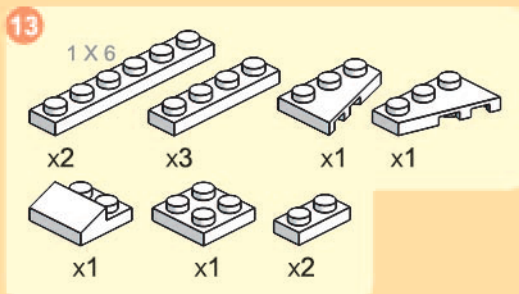

19

20

24

2 X 10

x1      x2      x4

This block contains the parts list for step 24. It includes one blue 2x10 Technic brick, two white 1x2 Technic Technaxel pins, and four blue 1x2 Technic Technaxel pins.

25

x1      x1      x2

This block contains the parts list for step 25. It includes one white 1x4 Technic Technaxel pin, one white 1x4 Technic Technaxel pin with a blue 'POLICE' logo, and two white 1x2 Technic Technaxel pins.