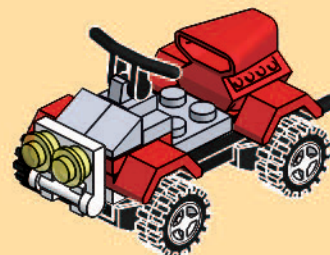

x1      x1      x2

This block contains the parts list for step 25. It includes one white 1x4 Technic Technaxel pin, one white 1x4 Technic Technaxel pin with a blue 'POLICE' logo, and two white 1x2 Technic Technaxel pins.

# DRAGON BLOK

ALSO AVAILABLE / AUSSI DISPONIBLES :

6+

Prisoner Transporter  
Transporteur de prisonniers

Police Helicopter  
Hélicoptère de police

Stop!  
Arrêtez !

Mobile Command Station  
Station de commande mobile