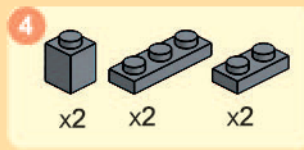

19

20

24

2 X 10

x1      x2      x4

This block contains the parts list for step 24. It includes one blue 2x10 Technic brick, two white 1x2 Technic Technaxel pins, and four blue 1x2 Technic Technaxel pins.

25

x1      x1      x2

This block contains the parts list for step 25. It includes one white 1x4 Technic Technaxel pin, one white 1x4 Technic Technaxel pin with a blue 'POLICE' logo, and two white 1x2 Technic Technaxel pins.