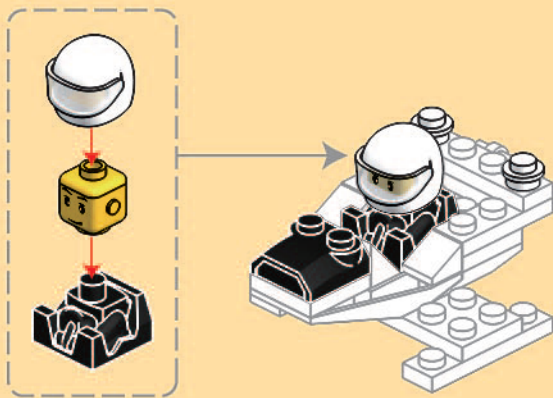

x1      x1      x2

This block contains the parts list for step 25. It includes one white 1x4 Technic Technaxel pin, one white 1x4 Technic Technaxel pin with a blue 'POLICE' logo, and two white 1x2 Technic Technaxel pins.

# DRAGON BLOK

ALSO AVAILABLE / AUSSI DISPONIBLES :

6+

Prisoner Transporter  
Transporteur de prisonniers

Police Helicopter  
Hélicoptère de police

Stop!  
Arrêtez !

Mobile Command Station  
Station de commande mobile