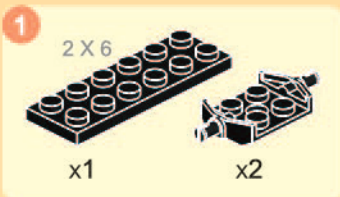

x1      x1      x2

This block contains the parts list for step 25. It includes one white 1x4 Technic Technaxel pin, one white 1x4 Technic Technaxel pin with a blue 'POLICE' logo, and two white 1x2 Technic Technaxel pins.

19

x4

x4

x1

x1

x2

x2