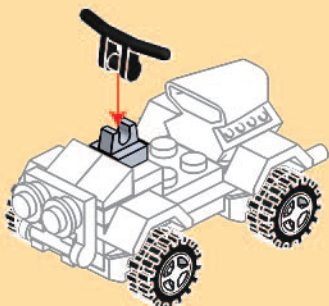

x1      x1      x2

This block contains the parts list for step 25. It includes one white 1x4 Technic Technaxel pin, one white 1x4 Technic Technaxel pin with a blue 'POLICE' logo, and two white 1x2 Technic Technaxel pins.

# DRAGON BLOK

ALSO AVAILABLE / AUSSI DISPONIBLES :

6+

Prisoner Transporter  
Transporteur de prisonniers

Police Helicopter  
Hélicoptère de police

Stop!  
Arrêtez !

Mobile Command Station  
Station de commande mobile