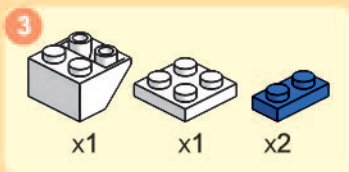

19

20

24

2 X 10

x1      x2      x4

This block contains the parts list for step 24. It includes one blue 2x10 Technic brick, two white 1x2 Technic Technaxel pins, and four blue 1x2 Technic Technaxel pins.

25

x1      x1      x2

This block contains the parts list for step 25. It includes one white 1x4 Technic Technaxel pin, one white 1x4 Technic Technaxel pin with a blue 'POLICE' logo, and two white 1x2 Technic Technaxel pins.