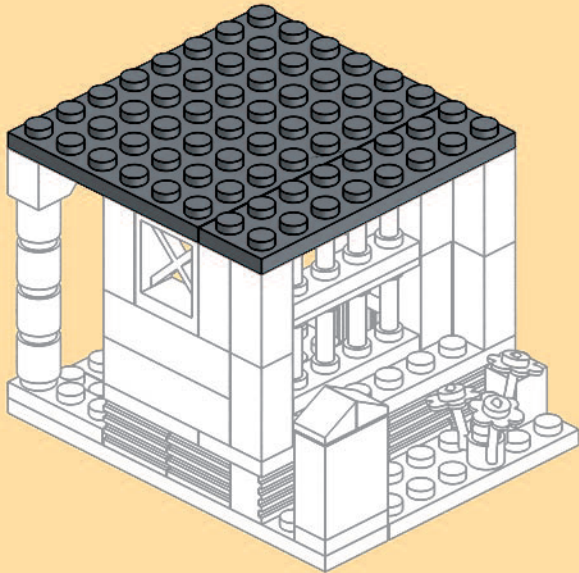

1

2

3

4

5

6

7

18

19

20

24

2 X 10

x1      x2      x4

This block contains the parts list for step 24. It includes one blue 2x10 Technic brick, two white 1x2 Technic Technaxel pins, and four blue 1x2 Technic Technaxel pins.

25

x1      x1      x2

This block contains the parts list for step 25. It includes one white 1x4 Technic Technaxel pin, one white 1x4 Technic Technaxel pin with a blue 'POLICE' logo, and two white 1x2 Technic Technaxel pins.