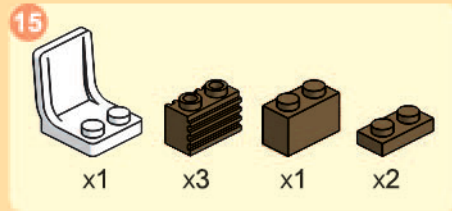

1

2

3

4

5

6

7

18

19

20

24

2 X 10

x1      x2      x4

This block contains the parts list for step 24. It includes one blue 2x10 Technic brick, two white 1x2 Technic Technaxel pins, and four blue 1x2 Technic Technaxel pins.

25

x1      x1      x2

This block contains the parts list for step 25. It includes one white 1x4 Technic Technaxel pin, one white 1x4 Technic Technaxel pin with a blue 'POLICE' logo, and two white 1x2 Technic Technaxel pins.