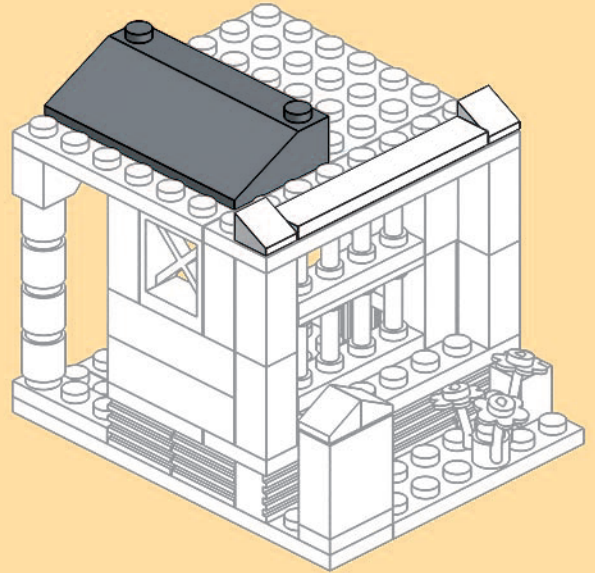

1

2

3

4

5

6

7

18

19

20

24

2 X 10

x1      x2      x4

This block contains the parts list for step 24. It includes one blue 2x10 Technic brick, two white 1x2 Technic Technaxel pins, and four blue 1x2 Technic Technaxel pins.

25

x1      x1      x2

This block contains the parts list for step 25. It includes one white 1x4 Technic Technaxel pin, one white 1x4 Technic Technaxel pin with a blue 'POLICE' logo, and two white 1x2 Technic Technaxel pins.