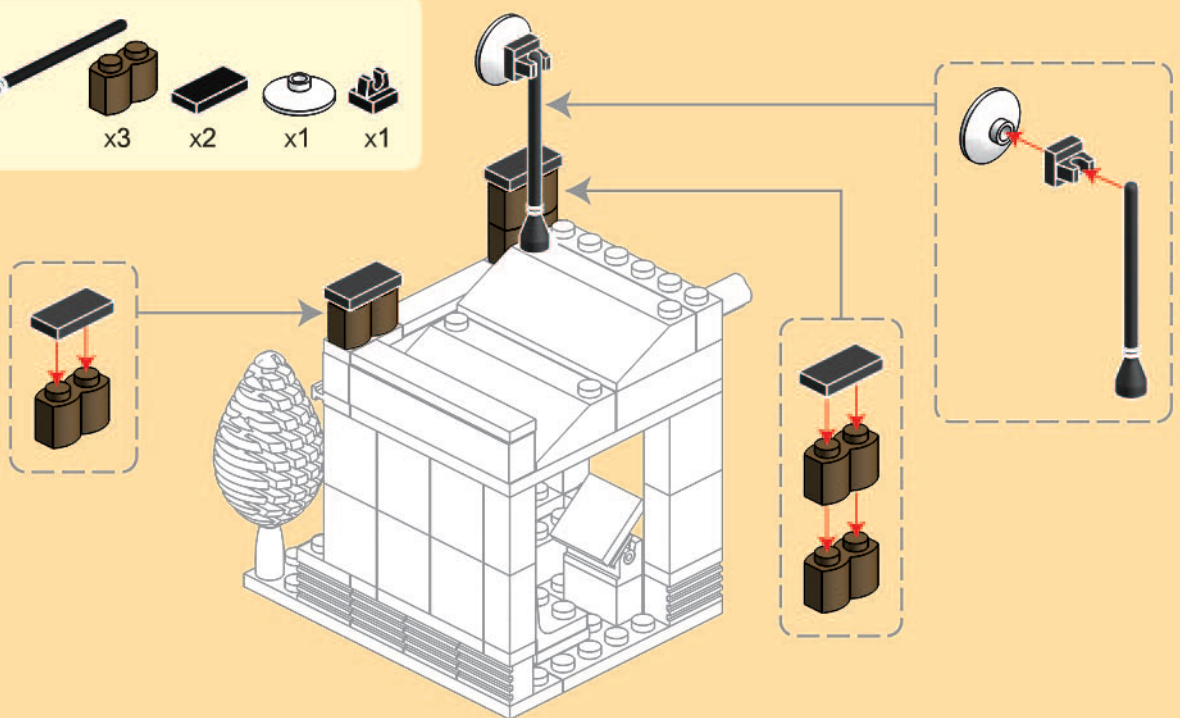

19

20

24

2 X 10

x1      x2      x4

This block contains the parts list for step 24. It includes one blue 2x10 Technic brick, two white 1x2 Technic Technaxel pins, and four blue 1x2 Technic Technaxel pins.

25

x1      x1      x2

This block contains the parts list for step 25. It includes one white 1x4 Technic Technaxel pin, one white 1x4 Technic Technaxel pin with a blue 'POLICE' logo, and two white 1x2 Technic Technaxel pins.