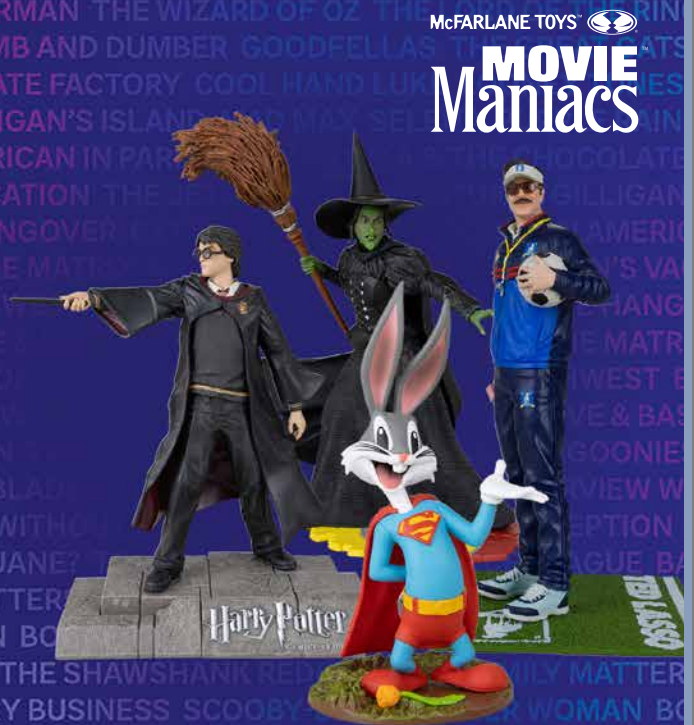

2023 is a big year as two of the world's entertainment giants kick off their global centennial campaigns: The Walt Disney Company and Warner Bros. Discovery. All kinds of activities and events will take place throughout the year with the release of new collectible figures and toys being a part of these once in a lifetime celebrations.

Disney 100

DISNEY100 PLUSH COLLECTION

Celebrating Disney 100 Years of Wonder and making dreams come true with these all-new limited-edition plush: a collection of 5 Disney icons specially dressed in platinum for the occasion. Platinum is a rare, precious metal known to withstand the test of time, just like these beloved characters. The Disney100 Platinum Collection captures the "classically Disney" look while paving the way forward into a new century.

©Disney

WARNER BROS. 100 MOVIE MANIACS

One studio and countless stories that have inspired a century, Warner Bros. celebrates 100 years of storytelling and countless more ahead.

The return of the Movie Maniacs line is a nostalgic tribute to the occasion featuring iconic characters from major movie and television titles that have served as solid pillars for Warner Bros. over the decades, including Harry Potter, Looney Tunes, and the Wizard of Oz.